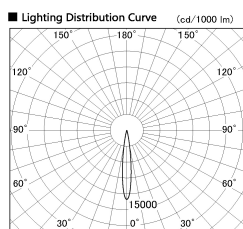

Item no. DD126-0815B9027-LX

Series Name: Cledy versa L-G (DD126-LX)

Installation	Recessed mount
Type	Cledy versa L-G (DD126-LX)
Fixture wattage	7.4W
Beam angle	13deg
Color Temp.	2700K
CRI	Ra>90
Luminous	591 lm
Body	Die-cast aluminum alloy
Body finish	N/A
Trim finish	Black
Reflector finish	N/A
IP Rate	IP20
Light source	COB module
Input Voltage	AC220~240V
Dimming Type	Non-Dimmable
Certificate	CE,CCC
Cut Hole	100mm