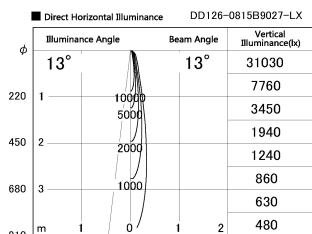

Item no. DD126-0815B9027-LX

Series Name: Cledy versa L-G (DD126-LX)

Installation	Recessed mount
Type	Cledy versa L-G (DD126-LX)
Fixture wattage	7.4W
Beam angle	13deg
Color Temp.	2700K
CRI	Ra>90
Luminous	591 lm
Body	Die-cast aluminum alloy
Body finish	N/A
Trim finish	Black
Reflector finish	N/A
IP Rate	IP20
Light source	COB module
Input Voltage	AC220~240V
Dimming Type	Non-Dimmable
Certificate	CE,CCC
Cut Hole	100mm