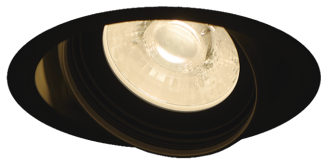

Item no. DD126-0815B9027-LX

Series Name: Cledy versa L-G (DD126-LX)

Installation	Recessed mount
Type	Cledy versa L-G (DD126-LX)
Fixture wattage	7.4W
Beam angle	13deg
Color Temp.	2700K
CRI	Ra>90
Luminous	591 lm
Body	Die-cast aluminum alloy
Body finish	N/A
Trim finish	Black
Reflector finish	N/A
IP Rate	IP20
Light source	COB module
Input Voltage	AC220~240V
Dimming Type	Non-Dimmable
Certificate	CE,CCC
Cut Hole	100mm