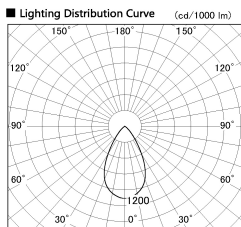

Item no. DD126-0855B9027-LX

Series Name: Cledy versa L-G (DD126-LX)

Installation	Recessed mount
Type	Cledy versa L-G (DD126-LX)
Fixture wattage	7.4W
Beam angle	57deg
Color Temp.	2700K
CRI	Ra>90
Luminous	612 lm
Body	Die-cast aluminum alloy
Body finish	N/A
Trim finish	Black
Reflector finish	N/A
IP Rate	IP20
Light source	COB module
Input Voltage	AC220~240V
Dimming Type	Non-Dimmable
Certificate	CE,CCC
Cut Hole	100mm