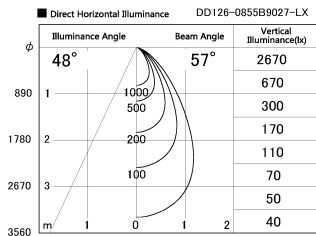

Item no. DD126-0855B9027-LX

Series Name: Cledy versa L-G (DD126-LX)

Installation	Recessed mount
Type	Cledy versa L-G (DD126-LX)
Fixture wattage	7.4W
Beam angle	57deg
Color Temp.	2700K
CRI	Ra>90
Luminous	612 lm
Body	Die-cast aluminum alloy
Body finish	N/A
Trim finish	Black
Reflector finish	N/A
IP Rate	IP20
Light source	COB module
Input Voltage	AC220~240V
Dimming Type	Non-Dimmable
Certificate	CE,CCC
Cut Hole	100mm