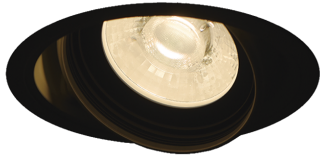

Item no. DD126-0855B9027-LX

Series Name: Cledy versa L-G (DD126-LX)

Installation	Recessed mount
Type	Cledy versa L-G (DD126-LX)
Fixture wattage	7.4W
Beam angle	57deg
Color Temp.	2700K
CRI	Ra>90
Luminous	612 lm
Body	Die-cast aluminum alloy
Body finish	N/A
Trim finish	Black
Reflector finish	N/A
IP Rate	IP20
Light source	COB module
Input Voltage	AC220~240V
Dimming Type	Non-Dimmable
Certificate	CE,CCC
Cut Hole	100mm