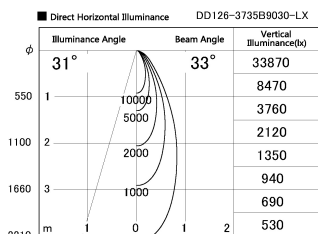

Item no. DD126-3735B9030-LX

Series Name: Cledy versa L-G (DD126-LX)

Installation	Recessed mount
Type	Cledy versa L-G (DD126-LX)
Fixture wattage	35.5W
Beam angle	28deg
Color Temp.	3000K
CRI	Ra>90
Luminous	3568 lm
Body	Die-cast aluminum alloy
Body finish	N/A
Trim finish	Black
Reflector finish	N/A
IP Rate	IP20
Light source	COB module
Input Voltage	AC220~240V
Dimming Type	Non-Dimmable
Certificate	CE,CCC
Cut Hole	150mm