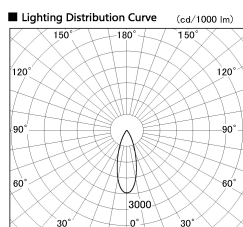

Item no. DD126-3735B9030-LX

Series Name: Cledy versa L-G (DD126-LX)

Installation	Recessed mount
Type	Cledy versa L-G (DD126-LX)
Fixture wattage	35.5W
Beam angle	28deg
Color Temp.	3000K
CRI	Ra>90
Luminous	3568 lm
Body	Die-cast aluminum alloy
Body finish	N/A
Trim finish	Black
Reflector finish	N/A
IP Rate	IP20
Light source	COB module
Input Voltage	AC220~240V
Dimming Type	Non-Dimmable
Certificate	CE,CCC
Cut Hole	150mm