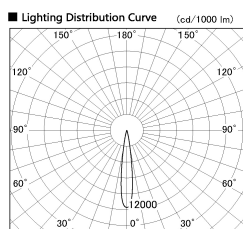

Item no. DD126-3215B9030-LX

Series Name: Cledy versa L-G (DD126-LX)

Installation	Recessed mount
Type	Cledy versa L-G (DD126-LX)
Fixture wattage	32W
Beam angle	20deg
Color Temp.	3000K
CRI	Ra>90
Luminous	2515 lm
Body	Die-cast aluminum alloy
Body finish	N/A
Trim finish	Black
Reflector finish	N/A
IP Rate	IP20
Light source	COB module
Input Voltage	AC220~240V
Dimming Type	Non-Dimmable
Certificate	CE,CCC
Cut Hole	125mm

■ Direct Horizontal Illuminance DD126-3215B9030-LX

φ	Illuminance Angle	Beam Angle	Vertical Illuminance (lx)
1	14°	15°	117860
240	50000		29470
	20000		13100
480	10000		7370
2			4710
730	5000		3270
3			2410
980			1840