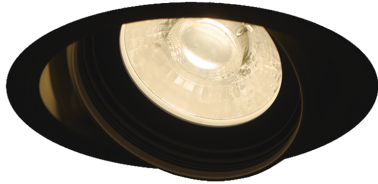

Item no. DD126-2515B9030-LX

Series Name: Cledy versa L-G (DD126-LX)

■ Direct Horizontal Illuminance DD126-2515B9030-LX

φ	Illuminance Angle	Beam Angle	Vertical Illuminance (lx)
	12°	13°	104890
210	50000		26220
	20000		11650
420	10000		6560
	5000		4200
630			2910
			2140
840			1640

Installation	Recessed mount
Type	Cledy versa L-G (DD126-LX)
Fixture wattage	24W
Beam angle	55deg
Color Temp.	3000K
CRI	Ra>90
Luminous	1855 lm
Body	Die-cast aluminum alloy
Body finish	N/A
Trim finish	Black
Reflector finish	N/A
IP Rate	IP20
Light source	COB module
Input Voltage	AC220~240V
Dimming Type	Non-Dimmable
Certificate	CE,CCC
Cut Hole	125mm