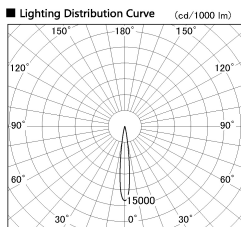

Item no. DD126-2515B9030-LX

Series Name: Cledy versa L-G (DD126-LX)

■ Direct Horizontal Illuminance DD126-2515B9030-LX

φ	Illuminance Angle	Beam Angle	Vertical Illuminance (lx)
	12°	13°	104890
210	50000		26220
	20000		11650
420	10000		6560
	5000		4200
630			2910
			2140
840			1640

Installation	Recessed mount
Type	Cledy versa L-G (DD126-LX)
Fixture wattage	24W
Beam angle	55deg
Color Temp.	3000K
CRI	Ra>90
Luminous	1855 lm
Body	Die-cast aluminum alloy
Body finish	N/A
Trim finish	Black
Reflector finish	N/A
IP Rate	IP20
Light source	COB module
Input Voltage	AC220~240V
Dimming Type	Non-Dimmable
Certificate	CE,CCC
Cut Hole	125mm