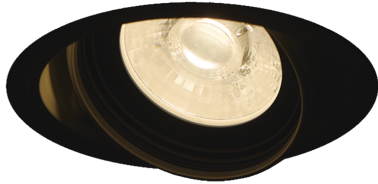

Item no. DD126-2525B9030-LX

Series Name: Cledy versa L-G (DD126-LX)

Installation	Recessed mount
Type	Cledy versa L-G (DD126-LX)
Fixture wattage	24W
Beam angle	59deg
Color Temp.	3000K
CRI	Ra>90
Luminous	1951 lm
Body	Die-cast aluminum alloy
Body finish	N/A
Trim finish	Black
Reflector finish	N/A
IP Rate	IP20
Light source	COB module
Input Voltage	AC220~240V
Dimming Type	Non-Dimmable
Certificate	CE,CCC
Cut Hole	125mm