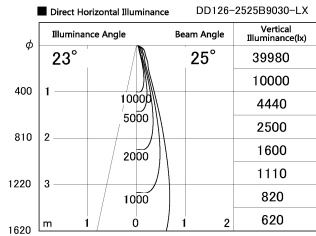

Item no. DD126-2525B9030-LX

Series Name: Cledy versa L-G (DD126-LX)

Installation	Recessed mount
Type	Cledy versa L-G (DD126-LX)
Fixture wattage	24W
Beam angle	59deg
Color Temp.	3000K
CRI	Ra>90
Luminous	1951 lm
Body	Die-cast aluminum alloy
Body finish	N/A
Trim finish	Black
Reflector finish	N/A
IP Rate	IP20
Light source	COB module
Input Voltage	AC220~240V
Dimming Type	Non-Dimmable
Certificate	CE,CCC
Cut Hole	125mm