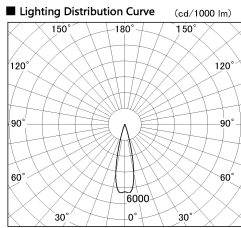

Item no. DD126-2525B9030-LX

Series Name: Cledy versa L-G (DD126-LX)

Installation	Recessed mount
Type	Cledy versa L-G (DD126-LX)
Fixture wattage	24W
Beam angle	59deg
Color Temp.	3000K
CRI	Ra>90
Luminous	1951 lm
Body	Die-cast aluminum alloy
Body finish	N/A
Trim finish	Black
Reflector finish	N/A
IP Rate	IP20
Light source	COB module
Input Voltage	AC220~240V
Dimming Type	Non-Dimmable
Certificate	CE,CCC
Cut Hole	125mm