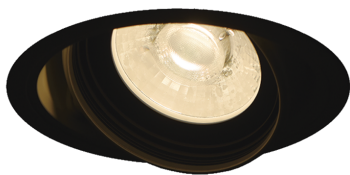

Item no. DD126-2015B9030-LX

Series Name: Cledy versa L-G (DD126-LX)

Installation	Recessed mount
Type	Cledy versa L-G (DD126-LX)
Fixture wattage	18.6W
Beam angle	58deg
Color Temp.	3000K
CRI	Ra>90
Luminous	1492 lm
Body	Die-cast aluminum alloy
Body finish	N/A
Trim finish	Black
Reflector finish	N/A
IP Rate	IP20
Light source	COB module
Input Voltage	AC220~240V
Dimming Type	Non-Dimmable
Certificate	CE,CCC
Cut Hole	125mm