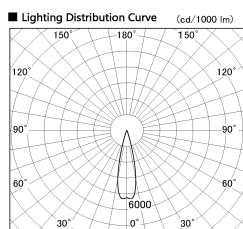

Item no. DD126-2025B9030-LX

Series Name: Cledy versa L-G (DD126-LX)

Installation	Recessed mount
Type	Cledy versa L-G (DD126-LX)
Fixture wattage	18.6W
Beam angle	25deg
Color Temp.	3000K
CRI	Ra>90
Luminous	1569 lm
Body	Die-cast aluminum alloy
Body finish	N/A
Trim finish	Black
Reflector finish	N/A
IP Rate	IP20
Light source	COB module
Input Voltage	AC220~240V
Dimming Type	Non-Dimmable
Certificate	CE,CCC
Cut Hole	125mm

■ Direct Horizontal Illuminance DD126-2025B9030-LX

φ	Illuminance Angle	Beam Angle	Vertical Illuminance (lx)		
400	23°	25°	32150		
1			8040		
810			3570		
2			2010		
1220			1290		
3			890		
1620			660		
m	1	0	1	2	500