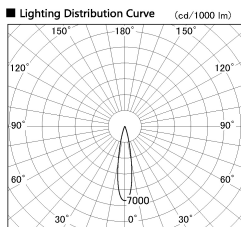

Item no. DD126-1415B9030-LX

Series Name: Cledy versa L-G (DD126-LX)

Installation	Recessed mount
Type	Cledy versa L-G (DD126-LX)
Fixture wattage	14W
Beam angle	20deg
Color Temp.	3000K
CRI	Ra>90
Luminous	1235 lm
Body	Die-castaluminumalloy
Body finish	N/A
Trim finish	Black
Reflector finish	N/A
IP Rate	IP20
Light source	COB module
Input Voltage	AC220~240V
Dimming Type	Non-Dimmable
Certificate	CE,CCC
Cut Hole	100mm