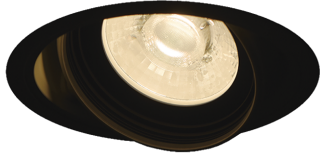

Item no. DD126-1415B9030-LX

Series Name: Cledy versa L-G (DD126-LX)

Installation	Recessed mount
Type	Cledy versa L-G (DD126-LX)
Fixture wattage	14W
Beam angle	20deg
Color Temp.	3000K
CRI	Ra>90
Luminous	1235 lm
Body	Die-castaluminumalloy
Body finish	N/A
Trim finish	Black
Reflector finish	N/A
IP Rate	IP20
Light source	COB module
Input Voltage	AC220~240V
Dimming Type	Non-Dimmable
Certificate	CE,CCC
Cut Hole	100mm