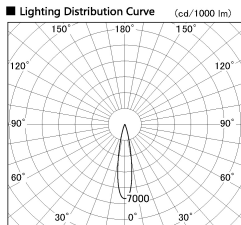

Item no. DD126-1415B9030-LX

Series Name: Cledy versa L-G (DD126-LX)

Installation	Recessed mount
Type	Cledy versa L-G (DD126-LX)
Fixture wattage	14W
Beam angle	20deg
Color Temp.	3000K
CRI	Ra>90
Luminous	1235 lm
Body	Die-castaluminumalloy
Body finish	N/A
Trim finish	Black
Reflector finish	N/A
IP Rate	IP20
Light source	COB module
Input Voltage	AC220~240V
Dimming Type	Non-Dimmable
Certificate	CE,CCC
Cut Hole	100mm