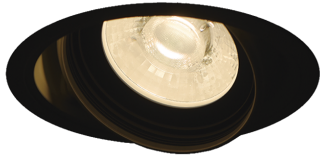

Item no. DD126-1415B9030-LX

Series Name: Cledy versa L-G (DD126-LX)

Installation	Recessed mount
Type	Cledy versa L-G (DD126-LX)
Fixture wattage	14W
Beam angle	20deg
Color Temp.	3000K
CRI	Ra>90
Luminous	1235 lm
Body	Die-castaluminumalloy
Body finish	N/A
Trim finish	Black
Reflector finish	N/A
IP Rate	IP20
Light source	COB module
Input Voltage	AC220~240V
Dimming Type	Non-Dimmable
Certificate	CE,CCC
Cut Hole	100mm