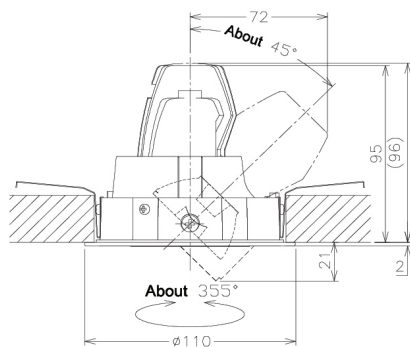

Item no. DD126-1415B9030-LX

Series Name: Cledy versa L-G (DD126-LX)

Installation	Recessed mount
Type	Cledy versa L-G (DD126-LX)
Fixture wattage	14W
Beam angle	20deg
Color Temp.	3000K
CRI	Ra>90
Luminous	1235 lm
Body	Die-castaluminumalloy
Body finish	N/A
Trim finish	Black
Reflector finish	N/A
IP Rate	IP20
Light source	COB module
Input Voltage	AC220~240V
Dimming Type	Non-Dimmable
Certificate	CE,CCC
Cut Hole	100mm