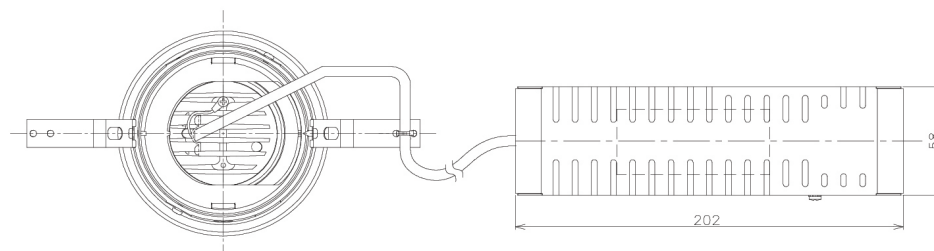

Item no. DD126-1415B9030-LX

Series Name: Cledy versa L-G (DD126-LX)

Installation	Recessed mount
Type	Cledy versa L-G (DD126-LX)
Fixture wattage	14W
Beam angle	20deg
Color Temp.	3000K
CRI	Ra>90
Luminous	1235 lm
Body	Die-castaluminumalloy
Body finish	N/A
Trim finish	Black
Reflector finish	N/A
IP Rate	IP20
Light source	COB module
Input Voltage	AC220~240V
Dimming Type	Non-Dimmable
Certificate	CE,CCC
Cut Hole	100mm