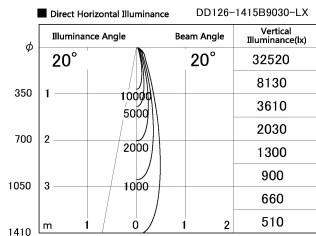

Item no. DD126-1415B9030-LX

Series Name: Cledy versa L-G (DD126-LX)

Installation	Recessed mount
Type	Cledy versa L-G (DD126-LX)
Fixture wattage	14W
Beam angle	20deg
Color Temp.	3000K
CRI	Ra>90
Luminous	1235 lm
Body	Die-castaluminumalloy
Body finish	N/A
Trim finish	Black
Reflector finish	N/A
IP Rate	IP20
Light source	COB module
Input Voltage	AC220~240V
Dimming Type	Non-Dimmable
Certificate	CE,CCC
Cut Hole	100mm