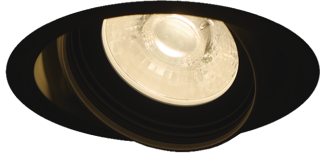

Item no. DD126-1425B9030-LX

Series Name: Cledy versa L-G (DD126-LX)

■ Direct Horizontal Illuminance DD126-1425B9030-LX

φ	Illuminance Angle	Beam Angle	Vertical Illuminance (lx)
25°	26°	25340	
440	10000	6330	
1	5000	2820	
800	2000	1580	
2	1000	1010	
1330	700	520	
3	520	400	
1770	400		

Installation	Recessed mount
Type	Cledy versa L-G (DD126-LX)
Fixture wattage	14W
Beam angle	26deg
Color Temp.	3000K
CRI	Ra>90
Luminous	1319 lm
Body	Die-cast aluminum alloy
Body finish	N/A
Trim finish	Black
Reflector finish	N/A
IP Rate	IP20
Light source	COB module
Input Voltage	AC220~240V
Dimming Type	Non-Dimmable
Certificate	CE,CCC
Cut Hole	100mm