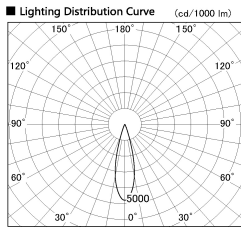

Item no. DD126-1425B9030-LX

Series Name: Cledy versa L-G (DD126-LX)

■ Direct Horizontal Illuminance DD126-1425B9030-LX

φ	Illuminance Angle	Beam Angle	Vertical Illuminance (lx)
25°	26°	25340	
440	10000	6330	
1	5000	2820	
800	2000	1580	
2	1000	1010	
1330	700	520	
3	520	400	
1770	400		

Installation	Recessed mount
Type	Cledy versa L-G (DD126-LX)
Fixture wattage	14W
Beam angle	26deg
Color Temp.	3000K
CRI	Ra>90
Luminous	1319 lm
Body	Die-cast aluminum alloy
Body finish	N/A
Trim finish	Black
Reflector finish	N/A
IP Rate	IP20
Light source	COB module
Input Voltage	AC220~240V
Dimming Type	Non-Dimmable
Certificate	CE,CCC
Cut Hole	100mm