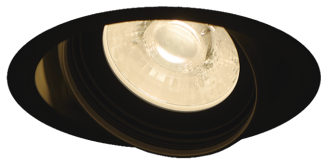

Item no. DD126-0825B9030-LX

Series Name: Cledy versa L-G (DD126-LX)

Installation	Recessed mount
Type	Cledy versa L-G (DD126-LX)
Fixture wattage	7.4W
Beam angle	22deg
Color Temp.	3000K
CRI	Ra>90
Luminous	660 lm
Body	Die-cast aluminum alloy
Body finish	N/A
Trim finish	Black
Reflector finish	N/A
IP Rate	IP20
Light source	COB module
Input Voltage	AC220~240V
Dimming Type	Non-Dimmable
Certificate	CE,CCC
Cut Hole	100mm