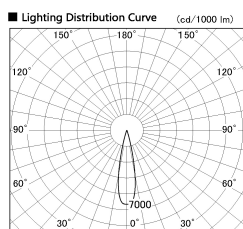

Item no. DD126-0825B9030-LX

Series Name: Cledy versa L-G (DD126-LX)

■ Direct Horizontal Illuminance DD126-0825B9030-LX

φ	Illuminance Angle	Beam Angle	Vertical Illuminance (lx)
370	21°	22°	17300
740			4320
1110			1920
1480			1080
			690
			480
			350
			270

Installation	Recessed mount
Type	
Fixture wattage	7.4W
Beam angle	22deg
Color Temp.	3000K
CRI	Ra>90
Luminous	660 lm
Body	Die-cast aluminum alloy
Body finish	N/A
Trim finish	Black
Reflector finish	N/A
IP Rate	IP20
Light source	COB module
Input Voltage	AC220~240V
Dimming Type	Non-Dimmable
Certificate	CE,CCC
Cut Hole	100mm