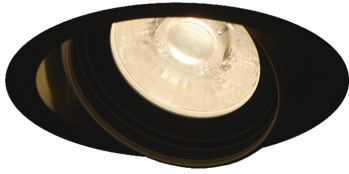

Item no. DD126-4035B9035-LX

Series Name: Cledy versa L-G (DD126-LX)

Installation	Recessed mount
Type	Cledy versa L-G (DD126-LX)
Fixture wattage	38.5W
Beam angle	29deg
Color Temp.	3500K
CRI	Ra>90
Luminous	3927 lm
Body	Die-cast aluminum alloy
Body finish	N/A
Trim finish	Black
Reflector finish	N/A
IP Rate	IP20
Light source	COB module
Input Voltage	AC220~240V
Dimming Type	Non-Dimmable
Certificate	CE,CCC
Cut Hole	150mm