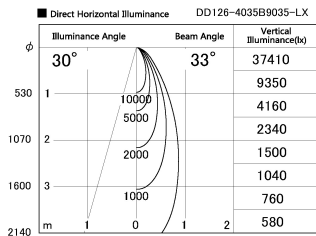

Item no. DD126-4035B9035-LX

Series Name: Cledy versa L-G (DD126-LX)

Installation	Recessed mount
Type	Cledy versa L-G (DD126-LX)
Fixture wattage	38.5W
Beam angle	29deg
Color Temp.	3500K
CRI	Ra>90
Luminous	3927 lm
Body	Die-cast aluminum alloy
Body finish	N/A
Trim finish	Black
Reflector finish	N/A
IP Rate	IP20
Light source	COB module
Input Voltage	AC220~240V
Dimming Type	Non-Dimmable
Certificate	CE,CCC
Cut Hole	150mm