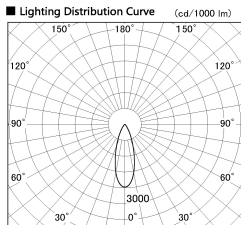

Item no. DD126-4035B9035-LX

Series Name: Cledy versa L-G (DD126-LX)

Installation	Recessed mount
Type	Cledy versa L-G (DD126-LX)
Fixture wattage	38.5W
Beam angle	29deg
Color Temp.	3500K
CRI	Ra>90
Luminous	3927 lm
Body	Die-cast aluminum alloy
Body finish	N/A
Trim finish	Black
Reflector finish	N/A
IP Rate	IP20
Light source	COB module
Input Voltage	AC220~240V
Dimming Type	Non-Dimmable
Certificate	CE,CCC
Cut Hole	150mm