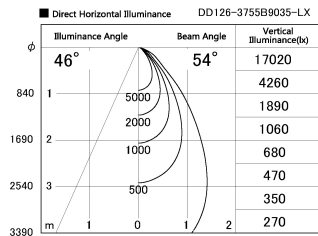

Item no. DD126-3755B9035-LX

Series Name: Cledy versa L-G (DD126-LX)

Installation	Recessed mount
Type	Cledy versa L-G (DD126-LX)
Fixture wattage	35.5W
Beam angle	36deg
Color Temp.	3500K
CRI	Ra>90
Luminous	3606 lm
Body	Die-cast aluminum alloy
Body finish	N/A
Trim finish	Black
Reflector finish	N/A
IP Rate	IP20
Light source	COB module
Input Voltage	AC220~240V
Dimming Type	Non-Dimmable
Certificate	CE,CCC
Cut Hole	150mm