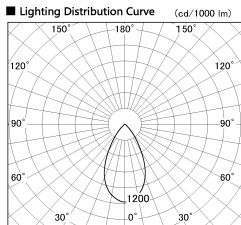

Item no. DD126-3755B9035-LX

Series Name: Cledy versa L-G (DD126-LX)

Installation	Recessed mount
Type	Cledy versa L-G (DD126-LX)
Fixture wattage	35.5W
Beam angle	36deg
Color Temp.	3500K
CRI	Ra>90
Luminous	3606 lm
Body	Die-cast aluminum alloy
Body finish	N/A
Trim finish	Black
Reflector finish	N/A
IP Rate	IP20
Light source	COB module
Input Voltage	AC220~240V
Dimming Type	Non-Dimmable
Certificate	CE,CCC
Cut Hole	150mm