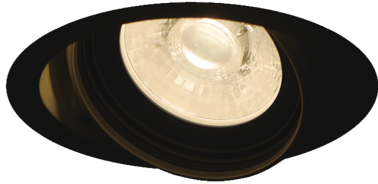

Item no. DD126-3755B9035-LX

Series Name: Cledy versa L-G (DD126-LX)

Installation	Recessed mount
Type	Cledy versa L-G (DD126-LX)
Fixture wattage	35.5W
Beam angle	36deg
Color Temp.	3500K
CRI	Ra>90
Luminous	3606 lm
Body	Die-cast aluminum alloy
Body finish	N/A
Trim finish	Black
Reflector finish	N/A
IP Rate	IP20
Light source	COB module
Input Voltage	AC220~240V
Dimming Type	Non-Dimmable
Certificate	CE,CCC
Cut Hole	150mm