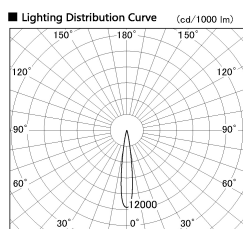

Item no. DD126-3215B9035-LX

Series Name: Cledy versa L-G (DD126-LX)

Installation	Recessed mount
Type	Cledy versa L-G (DD126-LX)
Fixture wattage	32W
Beam angle	20deg
Color Temp.	3500K
CRI	Ra>90
Luminous	2616 lm
Body	Die-cast aluminum alloy
Body finish	N/A
Trim finish	Black
Reflector finish	N/A
IP Rate	IP20
Light source	COB module
Input Voltage	AC220~240V
Dimming Type	Non-Dimmable
Certificate	CE,CCC
Cut Hole	125mm

■ Direct Horizontal Illuminance DD126-3215B9035-LX

φ	Illuminance Angle	Beam Angle	Vertical Illuminance (lx)
1	14°	15°	122600
2	5000		30650
3	2000		13620
4	1000		7660
5	500		4900
6			3410
7			2500
8			1920