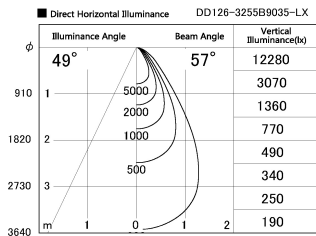

Item no. DD126-3255B9035-LX

Series Name: Cledy versa L-G (DD126-LX)

Installation	Recessed mount
Type	Cledy versa L-G (DD126-LX)
Fixture wattage	32W
Beam angle	20deg
Color Temp.	3500K
CRI	Ra>90
Luminous	2699 lm
Body	Die-cast aluminum alloy
Body finish	N/A
Trim finish	Black
Reflector finish	N/A
IP Rate	IP20
Light source	COB module
Input Voltage	AC220~240V
Dimming Type	Non-Dimmable
Certificate	CE,CCC
Cut Hole	125mm