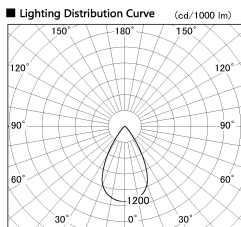

Item no. DD126-3255B9035-LX

Series Name: Cledy versa L-G (DD126-LX)

Installation	Recessed mount
Type	Cledy versa L-G (DD126-LX)
Fixture wattage	32W
Beam angle	20deg
Color Temp.	3500K
CRI	Ra>90
Luminous	2699 lm
Body	Die-cast aluminum alloy
Body finish	N/A
Trim finish	Black
Reflector finish	N/A
IP Rate	IP20
Light source	COB module
Input Voltage	AC220~240V
Dimming Type	Non-Dimmable
Certificate	CE,CCC
Cut Hole	125mm