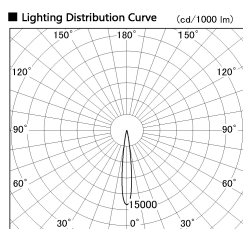

Item no. DD126-2515B9035-LX

Series Name: Cledy versa L-G (DD126-LX)

Installation	Recessed mount
Type	Cledy versa L-G (DD126-LX)
Fixture wattage	24W
Beam angle	55deg
Color Temp.	3500K
CRI	Ra>90
Luminous	1929 lm
Body	Die-cast aluminum alloy
Body finish	N/A
Trim finish	Black
Reflector finish	N/A
IP Rate	IP20
Light source	COB module
Input Voltage	AC220~240V
Dimming Type	Non-Dimmable
Certificate	CE,CCC
Cut Hole	125mm

Direct Horizontal Illuminance DD126-2515B9035-LX

φ	Illuminance Angle	Beam Angle	Vertical Illuminance (lx)
	12°	13°	109080
210	50000		27270
420	20000		12120
630	10000		6820
840	5000		4360
			3030
			2230
m	2 0 0	1 2	1700