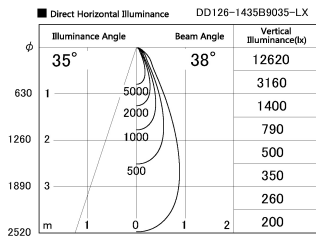

Item no. DD126-1435B9035-LX

Series Name: Cledy versa L-G (DD126-LX)

Installation	Recessed mount
Type	Cledy versa L-G (DD126-LX)
Fixture wattage	14W
Beam angle	38deg
Color Temp.	3500K
CRI	Ra>90
Luminous	1346 lm
Body	Die-cast aluminum alloy
Body finish	N/A
Trim finish	Black
Reflector finish	N/A
IP Rate	IP20
Light source	COB module
Input Voltage	AC220~240V
Dimming Type	Non-Dimmable
Certificate	CE,CCC
Cut Hole	100mm