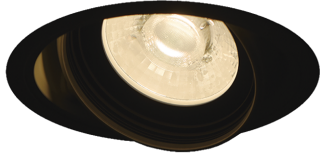

Item no. DD126-1435B9035-LX

Series Name: Cledy versa L-G (DD126-LX)

Installation	Recessed mount
Type	Cledy versa L-G (DD126-LX)
Fixture wattage	14W
Beam angle	38deg
Color Temp.	3500K
CRI	Ra>90
Luminous	1346 lm
Body	Die-cast aluminum alloy
Body finish	N/A
Trim finish	Black
Reflector finish	N/A
IP Rate	IP20
Light source	COB module
Input Voltage	AC220~240V
Dimming Type	Non-Dimmable
Certificate	CE,CCC
Cut Hole	100mm