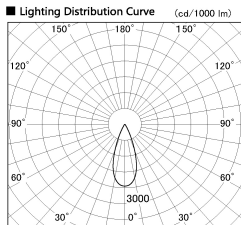

Item no. DD126-1435B9035-LX

Series Name: Cledy versa L-G (DD126-LX)

Installation	Recessed mount
Type	Cledy versa L-G (DD126-LX)
Fixture wattage	14W
Beam angle	38deg
Color Temp.	3500K
CRI	Ra>90
Luminous	1346 lm
Body	Die-cast aluminum alloy
Body finish	N/A
Trim finish	Black
Reflector finish	N/A
IP Rate	IP20
Light source	COB module
Input Voltage	AC220~240V
Dimming Type	Non-Dimmable
Certificate	CE,CCC
Cut Hole	100mm