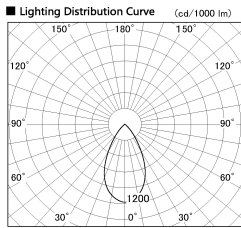

Item no. DD126-4055B9040-LX

Series Name: Cledy versa L-G (DD126-LX)

Installation	Recessed mount
Type	Cledy versa L-G (DD126-LX)
Fixture wattage	38.5W
Beam angle	40deg
Color Temp.	4000K
CRI	Ra>90
Luminous	3847 lm
Body	Die-cast aluminum alloy
Body finish	N/A
Trim finish	Black
Reflector finish	N/A
IP Rate	IP20
Light source	COB module
Input Voltage	AC220~240V
Dimming Type	Non-Dimmable
Certificate	CE,CCC
Cut Hole	150mm