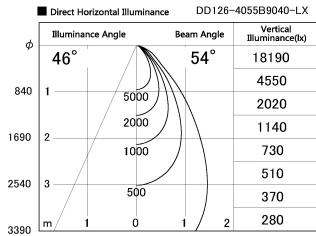

Item no. DD126-4055B9040-LX

Series Name: Cledy versa L-G (DD126-LX)

Installation	Recessed mount
Type	Cledy versa L-G (DD126-LX)
Fixture wattage	38.5W
Beam angle	40deg
Color Temp.	4000K
CRI	Ra>90
Luminous	3847 lm
Body	Die-cast aluminum alloy
Body finish	N/A
Trim finish	Black
Reflector finish	N/A
IP Rate	IP20
Light source	COB module
Input Voltage	AC220~240V
Dimming Type	Non-Dimmable
Certificate	CE,CCC
Cut Hole	150mm