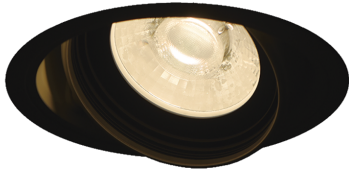

Item no. DD126-4055B9040-LX

Series Name: Cledy versa L-G (DD126-LX)

Installation	Recessed mount
Type	Cledy versa L-G (DD126-LX)
Fixture wattage	38.5W
Beam angle	40deg
Color Temp.	4000K
CRI	Ra>90
Luminous	3847 lm
Body	Die-cast aluminum alloy
Body finish	N/A
Trim finish	Black
Reflector finish	N/A
IP Rate	IP20
Light source	COB module
Input Voltage	AC220~240V
Dimming Type	Non-Dimmable
Certificate	CE,CCC
Cut Hole	150mm