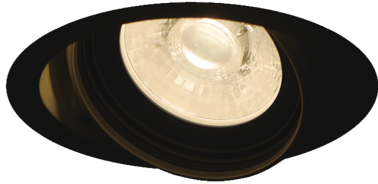

Item no. DD126-3725B9040-LX

Series Name: Cledy versa L-G (DD126-LX)

■ Direct Horizontal Illuminance DD126-3725B9040-LX

φ	Illuminance Angle	Beam Angle	Vertical Illuminance (lx)
440	25°	26°	54630
880			13660
1330			6070
1770			3410
			2190
			1520
			1110
			850

Installation	Recessed mount
Type	Cledy versa L-G (DD126-LX)
Fixture wattage	35.5W
Beam angle	25deg
Color Temp.	4000K
CRI	Ra>90
Luminous	3698 lm
Body	Die-castaluminumalloy
Body finish	N/A
Trim finish	Black
Reflector finish	N/A
IP Rate	IP20
Light source	COB module
Input Voltage	AC220~240V
Dimming Type	Non-Dimmable
Certificate	CE,CCC
Cut Hole	150mm