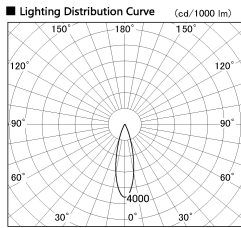

Item no. DD126-3725B9040-LX

Series Name: Cledy versa L-G (DD126-LX)

■ Direct Horizontal Illuminance DD126-3725B9040-LX

φ	Illuminance Angle	Beam Angle	Vertical Illuminance (lx)
440	25°	26°	54630
880			13660
1330			6070
1770			3410
			2190
			1520
			1110
			850

Installation	Recessed mount
Type	Cledy versa L-G (DD126-LX)
Fixture wattage	35.5W
Beam angle	25deg
Color Temp.	4000K
CRI	Ra>90
Luminous	3698 lm
Body	Die-castaluminumalloy
Body finish	N/A
Trim finish	Black
Reflector finish	N/A
IP Rate	IP20
Light source	COB module
Input Voltage	AC220~240V
Dimming Type	Non-Dimmable
Certificate	CE,CCC
Cut Hole	150mm