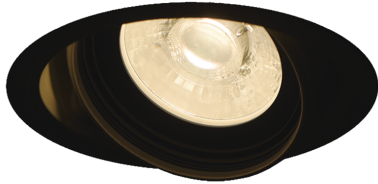

Item no. DD126-3735B9040-LX

Series Name: Cledy versa L-G (DD126-LX)

Installation	Recessed mount
Type	Cledy versa L-G (DD126-LX)
Fixture wattage	35.5W
Beam angle	28deg
Color Temp.	4000K
CRI	Ra>90
Luminous	3782 lm
Body	Die-cast aluminum alloy
Body finish	N/A
Trim finish	Black
Reflector finish	N/A
IP Rate	IP20
Light source	COB module
Input Voltage	AC220~240V
Dimming Type	Non-Dimmable
Certificate	CE,CCC
Cut Hole	150mm