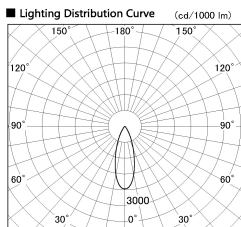

Item no. DD126-3735B9040-LX

Series Name: Cledy versa L-G (DD126-LX)

Installation	Recessed mount
Type	Cledy versa L-G (DD126-LX)
Fixture wattage	35.5W
Beam angle	28deg
Color Temp.	4000K
CRI	Ra>90
Luminous	3782 lm
Body	Die-cast aluminum alloy
Body finish	N/A
Trim finish	Black
Reflector finish	N/A
IP Rate	IP20
Light source	COB module
Input Voltage	AC220~240V
Dimming Type	Non-Dimmable
Certificate	CE,CCC
Cut Hole	150mm