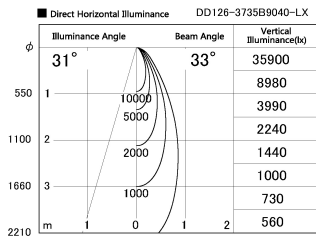

Item no. DD126-3735B9040-LX

Series Name: Cledy versa L-G (DD126-LX)

Installation	Recessed mount
Type	Cledy versa L-G (DD126-LX)
Fixture wattage	35.5W
Beam angle	28deg
Color Temp.	4000K
CRI	Ra>90
Luminous	3782 lm
Body	Die-cast aluminum alloy
Body finish	N/A
Trim finish	Black
Reflector finish	N/A
IP Rate	IP20
Light source	COB module
Input Voltage	AC220~240V
Dimming Type	Non-Dimmable
Certificate	CE,CCC
Cut Hole	150mm