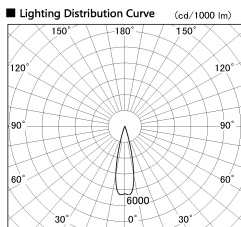

Item no. DD126-2025B9040-LX

Series Name: Cledy versa L-G (DD126-LX)

■ Direct Horizontal Illuminance DD126-2025B9040-LX

φ	Illuminance Angle	Beam Angle	Vertical Illuminance (lx)
400	23°	25°	34080
810			8520
1220			3790
1620			2130
			1360
			950
			700
			530

Installation	Recessed mount
Type	Cledy versa L-G (DD126-LX)
Fixture wattage	18.6W
Beam angle	25deg
Color Temp.	4000K
CRI	Ra>90
Luminous	1663 lm
Body	Die-cast aluminum alloy
Body finish	N/A
Trim finish	Black
Reflector finish	N/A
IP Rate	IP20
Light source	COB module
Input Voltage	AC220~240V
Dimming Type	Non-Dimmable
Certificate	CE,CCC
Cut Hole	125mm