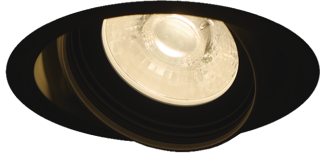

Item no. DD126-1425B9040-LX

Series Name: Cledy versa L-G (DD126-LX)

|                  |                               |
|------------------|-------------------------------|
| Installation     | Recessed mount                |
| Type             | Cledy versa L-G<br>(DD126-LX) |
| Fixture wattage  | 14W                           |
| Beam angle       | 26deg                         |
| Color Temp.      | 4000K                         |
| CRI              | Ra>90                         |
| Luminous         | 1398 lm                       |
| Body             | Die-cast aluminum alloy       |
| Body finish      | N/A                           |
| Trim finish      | Black                         |
| Reflector finish | N/A                           |
| IP Rate          | IP20                          |
| Light source     | COB module                    |
| Input Voltage    | AC220~240V                    |
| Dimming Type     | Non-Dimmable                  |
| Certificate      | CE,CCC                        |
| Cut Hole         | 100mm                         |