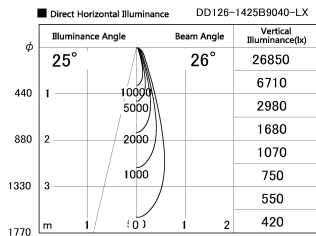

Item no. DD126-1425B9040-LX

Series Name: Cledy versa L-G (DD126-LX)

|                  |                               |
|------------------|-------------------------------|
| Installation     | Recessed mount                |
| Type             | Cledy versa L-G<br>(DD126-LX) |
| Fixture wattage  | 14W                           |
| Beam angle       | 26deg                         |
| Color Temp.      | 4000K                         |
| CRI              | Ra>90                         |
| Luminous         | 1398 lm                       |
| Body             | Die-cast aluminum alloy       |
| Body finish      | N/A                           |
| Trim finish      | Black                         |
| Reflector finish | N/A                           |
| IP Rate          | IP20                          |
| Light source     | COB module                    |
| Input Voltage    | AC220~240V                    |
| Dimming Type     | Non-Dimmable                  |
| Certificate      | CE,CCC                        |
| Cut Hole         | 100mm                         |