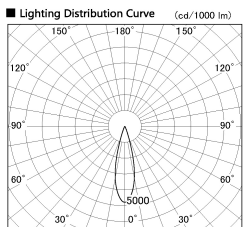

Item no. DD126-1425B9040-LX

Series Name: Cledy versa L-G (DD126-LX)

|                  |                               |
|------------------|-------------------------------|
| Installation     | Recessed mount                |
| Type             | Cledy versa L-G<br>(DD126-LX) |
| Fixture wattage  | 14W                           |
| Beam angle       | 26deg                         |
| Color Temp.      | 4000K                         |
| CRI              | Ra>90                         |
| Luminous         | 1398 lm                       |
| Body             | Die-cast aluminum alloy       |
| Body finish      | N/A                           |
| Trim finish      | Black                         |
| Reflector finish | N/A                           |
| IP Rate          | IP20                          |
| Light source     | COB module                    |
| Input Voltage    | AC220~240V                    |
| Dimming Type     | Non-Dimmable                  |
| Certificate      | CE,CCC                        |
| Cut Hole         | 100mm                         |