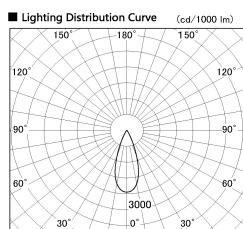

Item no. DD126-1435B9040-LX

Series Name: Cledy versa L-G (DD126-LX)

Installation	Recessed mount
Type	Cledy versa L-G (DD126-LX)
Fixture wattage	14W
Beam angle	38deg
Color Temp.	4000K
CRI	Ra>90
Luminous	1372 lm
Body	Die-cast aluminum alloy
Body finish	N/A
Trim finish	Black
Reflector finish	N/A
IP Rate	IP20
Light source	COB module
Input Voltage	AC220~240V
Dimming Type	Non-Dimmable
Certificate	CE,CCC
Cut Hole	100mm