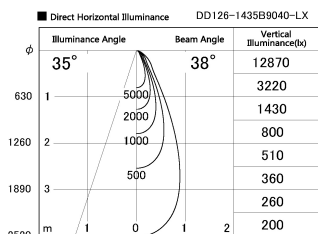

Item no. DD126-1435B9040-LX

Series Name: Cledy versa L-G (DD126-LX)

Installation	Recessed mount
Type	Cledy versa L-G (DD126-LX)
Fixture wattage	14W
Beam angle	38deg
Color Temp.	4000K
CRI	Ra>90
Luminous	1372 lm
Body	Die-cast aluminum alloy
Body finish	N/A
Trim finish	Black
Reflector finish	N/A
IP Rate	IP20
Light source	COB module
Input Voltage	AC220~240V
Dimming Type	Non-Dimmable
Certificate	CE,CCC
Cut Hole	100mm