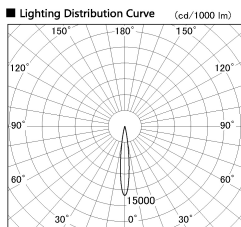

Item no. DD126-0815B9040-LX

Series Name: Cledy versa L-G (DD126-LX)

■ Direct Horizontal Illuminance DD126-0815B9040-LX

φ	Illuminance Angle	Beam Angle	Vertical Illuminance (lx)
1	13°	13°	34290
2			8570
3			3810
4.5			2140
6.8			1370
9.1			950
m			700
			540

Installation	Recessed mount
Type	Cledy versa L-G (DD126-LX)
Fixture wattage	7.4W
Beam angle	13deg
Color Temp.	4000K
CRI	Ra>90
Luminous	653 lm
Body	Die-cast aluminum alloy
Body finish	N/A
Trim finish	Black
Reflector finish	N/A
IP Rate	IP20
Light source	COB module
Input Voltage	AC220~240V
Dimming Type	Non-Dimmable
Certificate	CE,CCC
Cut Hole	100mm