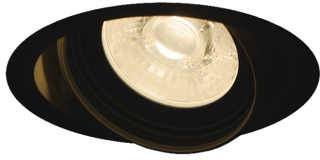

Item no. DD126-0815B9040-LX

Series Name: Cledy versa L-G (DD126-LX)

■ Direct Horizontal Illuminance DD126-0815B9040-LX

φ	Illuminance Angle	Beam Angle	Vertical Illuminance (lx)
1	13°	13°	34290
2			8570
3			3810
4.5			2140
6.8			1370
9.1			950
m			700
			540

Installation	Recessed mount
Type	Cledy versa L-G (DD126-LX)
Fixture wattage	7.4W
Beam angle	13deg
Color Temp.	4000K
CRI	Ra>90
Luminous	653 lm
Body	Die-cast aluminum alloy
Body finish	N/A
Trim finish	Black
Reflector finish	N/A
IP Rate	IP20
Light source	COB module
Input Voltage	AC220~240V
Dimming Type	Non-Dimmable
Certificate	CE,CCC
Cut Hole	100mm