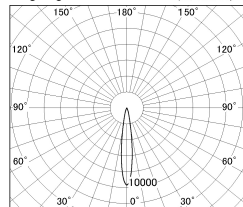

Installation	Recessed mount
Type	Cledy versa L-G Antiglare (DD126_AG-LX)
Fixture wattage	38.5W
Beam angle	15deg
Color Temp.	2700K
CRI	Ra>90
Luminous	3036 lm
Body	Die-castaluminumalloy
Body finish	N/A
Trim finish	White
Reflector finish	Mirror
IP Rate	IP20
Light source	COB module
Input Voltage	AC220~240V
Dimming Type	Non-Dimmable
Certificate	CE,CCC
Cut Hole	150mm

■ Lighting Distribution Curve (cd/1000 lm)

φ	Illuminance Angle	Beam Angle	Vertical Illuminance(lx)
	14°	15°	118450
240			29610
1			13160
490			7400
2			4740
730			3290
3			2420
980			1850