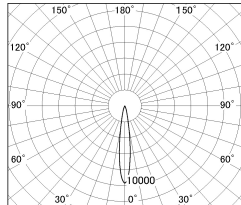

Installation	Recessed mount
Type	Cledy versa L-G Antiglare (DD126_AG-LX)
Fixture wattage	38.5W
Beam angle	15deg
Color Temp.	2700K
CRI	Ra>90
Luminous	3036 lm
Body	Die-castaluminumalloy
Body finish	N/A
Trim finish	White
Reflector finish	Mirror
IP Rate	IP20
Light source	COB module
Input Voltage	AC220~240V
Dimming Type	Non-Dimmable
Certificate	CE,CCC
Cut Hole	150mm

■ Lighting Distribution Curve (cd/1000 lm)