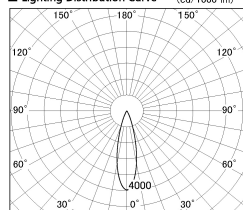

Installation	Recessed mount
Type	Cledy versa L-G Antiglare (DD126_AG-LX)
Fixture wattage	38.5W
Beam angle	27deg
Color Temp.	2700K
CRI	Ra>90
Luminous	3214 lm
Body	Die-castaluminumalloy
Body finish	N/A
Trim finish	White
Reflector finish	Mirror
IP Rate	IP20
Light source	COB module
Input Voltage	AC220~240V
Dimming Type	Non-Dimmable
Certificate	CE,CCC
Cut Hole	150mm

■ Lighting Distribution Curve (cd/1000 lm)