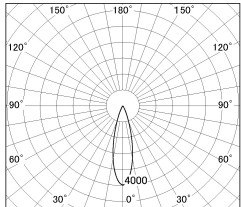

Installation	Recessed mount
Type	Cledy versa L-G Antiglare (DD126_AG-LX)
Fixture wattage	38.5W
Beam angle	27deg
Color Temp.	2700K
CRI	Ra>90
Luminous	3214 lm
Body	Die-castaluminumalloy
Body finish	N/A
Trim finish	White
Reflector finish	Mirror
IP Rate	IP20
Light source	COB module
Input Voltage	AC220~240V
Dimming Type	Non-Dimmable
Certificate	CE,CCC
Cut Hole	150mm

■ Lighting Distribution Curve (cd/1000 lm)