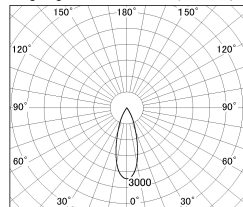

Installation	Recessed mount
Type	Cledy versa L-G Antiglare (DD126_AG-LX)
Fixture wattage	38.5W
Beam angle	32deg
Color Temp.	2700K
CRI	Ra>90
Luminous	3159 lm
Body	Die-castaluminumalloy
Body finish	N/A
Trim finish	White
Reflector finish	Mirror
IP Rate	IP20
Light source	COB module
Input Voltage	AC220~240V
Dimming Type	Non-Dimmable
Certificate	CE,CCC
Cut Hole	150mm

■ Lighting Distribution Curve (cd/1000 lm)