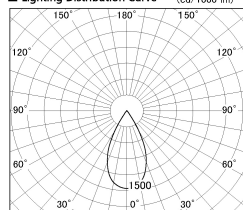

Installation	Recessed mount
Type	Cledy versa L-G Antiglare (DD126_AG-LX)
Fixture wattage	38.5W
Beam angle	51deg
Color Temp.	2700K
CRI	Ra>90
Luminous	2724 lm
Body	Die-castaluminumalloy
Body finish	N/A
Trim finish	White
Reflector finish	Mirror
IP Rate	IP20
Light source	COB module
Input Voltage	AC220~240V
Dimming Type	Non-Dimmable
Certificate	CE,CCC
Cut Hole	150mm

■ Lighting Distribution Curve (cd/1000 lm)