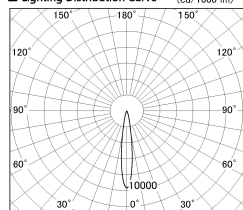

Installation	Recessed mount
Type	Cledy versa L-G Antiglare (DD126_AG-LX)
Fixture wattage	35.5W
Beam angle	15deg
Color Temp.	2700K
CRI	Ra>90
Luminous	2899 lm
Body	Die-castaluminumalloy
Body finish	N/A
Trim finish	White
Reflector finish	Mirror
IP Rate	IP20
Light source	COB module
Input Voltage	AC220~240V
Dimming Type	Non-Dimmable
Certificate	CE,CCC
Cut Hole	150mm

■ Lighting Distribution Curve (cd/1000 lm)

φ	Illuminance Angle	Beam Angle	Vertical Illuminance(lx)
	14°	15°	113100
240			28280
1	50000		12570
	20000		7070
490	10000		4520
2			3140
730	5000		2310
3			1770
980			
m	2.0	2