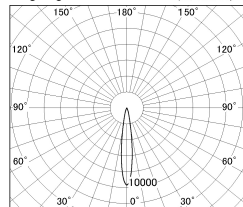

Installation	Recessed mount
Type	Cledy versa L-G Antiglare (DD126_AG-LX)
Fixture wattage	35.5W
Beam angle	15deg
Color Temp.	2700K
CRI	Ra>90
Luminous	2899 lm
Body	Die-castaluminumalloy
Body finish	N/A
Trim finish	White
Reflector finish	Mirror
IP Rate	IP20
Light source	COB module
Input Voltage	AC220~240V
Dimming Type	Non-Dimmable
Certificate	CE,CCC
Cut Hole	150mm

■ Lighting Distribution Curve (cd/1000 lm)

φ	Illuminance Angle	Beam Angle	Vertical Illuminance(lx)
	14°	15°	113100
240			28280
1	5000		12570
	20000		7070
490	10000		4520
2			3140
730	5000		2310
3			1770
980