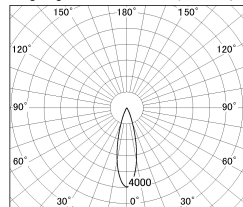

Installation	Recessed mount
Type	Cledy versa L-G Antiglare (DD126_AG-LX)
Fixture wattage	35.5W
Beam angle	27deg
Color Temp.	2700K
CRI	Ra>90
Luminous	3060 lm
Body	Die-castaluminumalloy
Body finish	N/A
Trim finish	White
Reflector finish	Mirror
IP Rate	IP20
Light source	COB module
Input Voltage	AC220~240V
Dimming Type	Non-Dimmable
Certificate	CE,CCC
Cut Hole	150mm

■ Lighting Distribution Curve (cd/1000 lm)

φ	Illuminance Angle	Beam Angle	Vertical Illuminance(lx)
	25°	27°	48810
440			12200
880			5420
1330			3050
1770			1950
			1360
			1000
			760