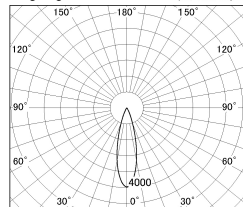

Installation	Recessed mount
Type	Cledy versa L-G Antiglare (DD126_AG-LX)
Fixture wattage	35.5W
Beam angle	27deg
Color Temp.	2700K
CRI	Ra>90
Luminous	3060 lm
Body	Die-castaluminumalloy
Body finish	N/A
Trim finish	White
Reflector finish	Mirror
IP Rate	IP20
Light source	COB module
Input Voltage	AC220~240V
Dimming Type	Non-Dimmable
Certificate	CE,CCC
Cut Hole	150mm

■ Lighting Distribution Curve (cd/1000 lm)