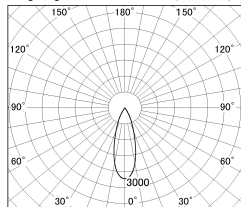

Installation	Recessed mount
Type	Cledy versa L-G Antiglare (DD126_AG-LX)
Fixture wattage	35.5W
Beam angle	32deg
Color Temp.	2700K
CRI	Ra>90
Luminous	3000 lm
Body	Die-castaluminumalloy
Body finish	N/A
Trim finish	White
Reflector finish	Mirror
IP Rate	IP20
Light source	COB module
Input Voltage	AC220~240V
Dimming Type	Non-Dimmable
Certificate	CE,CCC
Cut Hole	150mm

■ Lighting Distribution Curve (cd/1000 lm)