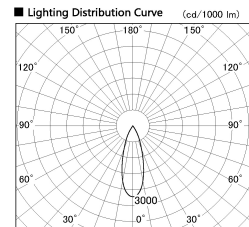

Item no. DD126-3735MW9027-LX

Series Name: Cledy versa L-G Antiglare
(DD126_AG-LX)

Installation	Recessed mount
Type	Cledy versa L-G Antiglare (DD126_AG-LX)
Fixture wattage	35.5W
Beam angle	32deg
Color Temp.	2700K
CRI	Ra>90
Luminous	3000 lm
Body	Die-castaluminumalloy
Body finish	N/A
Trim finish	White
Reflector finish	Mirror
IP Rate	IP20
Light source	COB module
Input Voltage	AC220~240V
Dimming Type	Non-Dimmable
Certificate	CE,CCC
Cut Hole	150mm