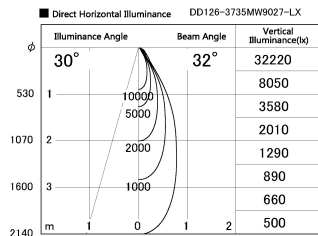

Item no. DD126-3735MW9027-LX

Series Name: Cledy versa L-G Antiglare
(DD126_AG-LX)

Installation	Recessed mount
Type	Cledy versa L-G Antiglare (DD126_AG-LX)
Fixture wattage	35.5W
Beam angle	32deg
Color Temp.	2700K
CRI	Ra>90
Luminous	3000 lm
Body	Die-castaluminumalloy
Body finish	N/A
Trim finish	White
Reflector finish	Mirror
IP Rate	IP20
Light source	COB module
Input Voltage	AC220~240V
Dimming Type	Non-Dimmable
Certificate	CE,CCC
Cut Hole	150mm