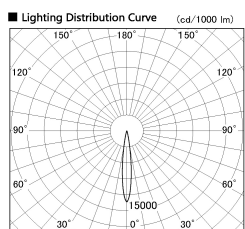

Item no. DD126-2515MW9027-LX

Series Name: Cledy versa L-G Antiglare
(DD126_AG-LX)

Installation	Recessed mount
Type	Cledy versa L-G Antiglare (DD126_AG-LX)
Fixture wattage	24W
Beam angle	14deg
Color Temp.	2700K
CRI	Ra>90
Luminous	1633 lm
Body	Die-castaluminumalloy
Body finish	N/A
Trim finish	White
Reflector finish	Mirror
IP Rate	IP20
Light source	COB module
Input Voltage	AC220~240V
Dimming Type	Non-Dimmable
Certificate	CE,CCC
Cut Hole	125mm

■ Direct Horizontal Illuminance DD126-2515MW9027-LX

φ	Illuminance Angle	Beam Angle	Vertical Illuminance(lx)		
220	13°	14°	87810		
1			21950		
450			9760		
2			5490		
680			3510		
3			2440		
910			1790		
m	1	0	1	2	1370