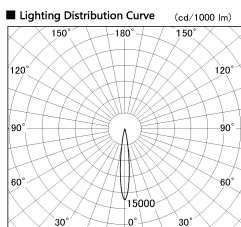

Item no. DD126-2515MW9027-LX

Series Name: Cledy versa L-G Antiglare
(DD126_AG-LX)

Installation	Recessed mount
Type	Cledy versa L-G Antiglare (DD126_AG-LX)
Fixture wattage	24W
Beam angle	14deg
Color Temp.	2700K
CRI	Ra>90
Luminous	1633 lm
Body	Die-castaluminumalloy
Body finish	N/A
Trim finish	White
Reflector finish	Mirror
IP Rate	IP20
Light source	COB module
Input Voltage	AC220~240V
Dimming Type	Non-Dimmable
Certificate	CE,CCC
Cut Hole	125mm

■ Direct Horizontal Illuminance DD126-2515MW9027-LX

φ	Illuminance Angle	Beam Angle	Vertical Illuminance(lx)
1	13°	14°	87810
2			21950
3			9760
4			5490
5			3510
6			2440
8			1790
10			1370