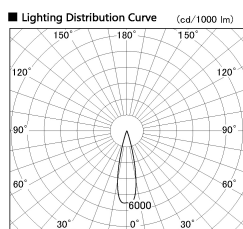

Item no. DD126-2525MW9027-LX

Series Name: Cledy versa L-G Antiglare  
(DD126\_AG-LX)

■ Direct Horizontal Illuminance DD126-2525MW9027-LX

φ	Illuminance Angle	Beam Angle	Vertical Illuminance(lx)		
420	24°	25°	38710		
1			9680		
850			4300		
2			2420		
1270			1550		
3			1080		
1700			790		
m	1	0	1	2	600

Installation	Recessed mount
Type	Cledy versa L-G Antiglare (DD126_AG-LX)
Fixture wattage	24W
Beam angle	25deg
Color Temp.	2700K
CRI	Ra>90
Luminous	1782 lm
Body	Die-castaluminumalloy
Body finish	N/A
Trim finish	White
Reflector finish	Mirror
IP Rate	IP20
Light source	COB module
Input Voltage	AC220~240V
Dimming Type	Non-Dimmable
Certificate	CE,CCC
Cut Hole	125mm