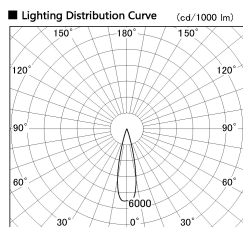

Item no. DD126-2525MW9027-LX

Series Name: Cledy versa L-G Antiglare
(DD126_AG-LX)

■ Direct Horizontal Illuminance DD126-2525MW9027-LX

φ	Illuminance Angle	Beam Angle	Vertical Illuminance(lx)		
420	24°	25°	38710		
1			9680		
850			4300		
2			2420		
1270			1550		
3			1080		
1700			790		
m	1	0	1	2	600

Installation	Recessed mount
Type	Cledy versa L-G Antiglare (DD126_AG-LX)
Fixture wattage	24W
Beam angle	25deg
Color Temp.	2700K
CRI	Ra>90
Luminous	1782 lm
Body	Die-castaluminumalloy
Body finish	N/A
Trim finish	White
Reflector finish	Mirror
IP Rate	IP20
Light source	COB module
Input Voltage	AC220~240V
Dimming Type	Non-Dimmable
Certificate	CE,CCC
Cut Hole	125mm