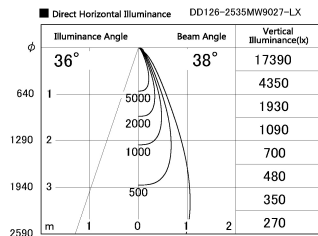

Item no. DD126-2535MW9027-LX

Series Name: Cledy versa L-G Antiglare  
(DD126\_AG-LX)

Installation	Recessed mount
Type	Cledy versa L-G Antiglare (DD126_AG-LX)
Fixture wattage	24W
Beam angle	38deg
Color Temp.	2700K
CRI	Ra>90
Luminous	1799 lm
Body	Die-castaluminumalloy
Body finish	N/A
Trim finish	White
Reflector finish	Mirror
IP Rate	IP20
Light source	COB module
Input Voltage	AC220~240V
Dimming Type	Non-Dimmable
Certificate	CE,CCC
Cut Hole	125mm