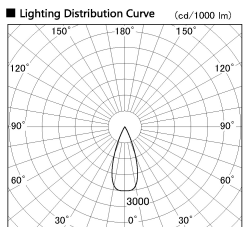

Item no. DD126-2535MW9027-LX

Series Name: Cledy versa L-G Antiglare  
(DD126\_AG-LX)

Installation	Recessed mount
Type	Cledy versa L-G Antiglare (DD126_AG-LX)
Fixture wattage	24W
Beam angle	38deg
Color Temp.	2700K
CRI	Ra>90
Luminous	1799 lm
Body	Die-castaluminumalloy
Body finish	N/A
Trim finish	White
Reflector finish	Mirror
IP Rate	IP20
Light source	COB module
Input Voltage	AC220~240V
Dimming Type	Non-Dimmable
Certificate	CE,CCC
Cut Hole	125mm