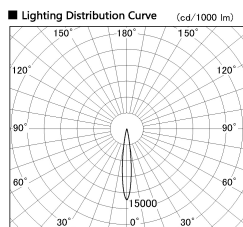

Item no. DD126-2015MW9027-LX

Series Name: Cledy versa L-G Antiglare
(DD126_AG-LX)

Installation	Recessed mount
Type	Cledy versa L-G Antiglare (DD126_AG-LX)
Fixture wattage	18.6W
Beam angle	14deg
Color Temp.	2700K
CRI	Ra>90
Luminous	1306 lm
Body	Die-castaluminumalloy
Body finish	N/A
Trim finish	White
Reflector finish	Mirror
IP Rate	IP20
Light source	COB module
Input Voltage	AC220~240V
Dimming Type	Non-Dimmable
Certificate	CE,CCC
Cut Hole	125mm

■ Direct Horizontal Illuminance DD126-2015MW9027-LX

φ	Illuminance Angle	Beam Angle	Vertical Illuminance(lx)
220	13°	14°	70220
1			17560
			7800
450	2		4390
			2810
680	3		1950
			1430
910	m	1 0 1 2	1100