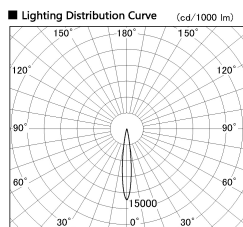

Item no. DD126-2015MW9027-LX

Series Name: Cledy versa L-G Antiglare
(DD126_AG-LX)

Installation	Recessed mount
Type	Cledy versa L-G Antiglare (DD126_AG-LX)
Fixture wattage	18.6W
Beam angle	14deg
Color Temp.	2700K
CRI	Ra>90
Luminous	1306 lm
Body	Die-castaluminumalloy
Body finish	N/A
Trim finish	White
Reflector finish	Mirror
IP Rate	IP20
Light source	COB module
Input Voltage	AC220~240V
Dimming Type	Non-Dimmable
Certificate	CE,CCC
Cut Hole	125mm

■ Direct Horizontal Illuminance DD126-2015MW9027-LX

Illuminance Angle	Beam Angle	Vertical Illuminance(lx)
13°	14°	70220
		17560
		7800
		4390
		2810
		1950
		1430
		1100