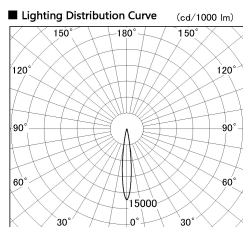

Item no. DD126-2015MW9027-LX

Series Name: Cledy versa L-G Antiglare
(DD126_AG-LX)

Installation	Recessed mount
Type	Cledy versa L-G Antiglare (DD126_AG-LX)
Fixture wattage	18.6W
Beam angle	14deg
Color Temp.	2700K
CRI	Ra>90
Luminous	1306 lm
Body	Die-castaluminumalloy
Body finish	N/A
Trim finish	White
Reflector finish	Mirror
IP Rate	IP20
Light source	COB module
Input Voltage	AC220~240V
Dimming Type	Non-Dimmable
Certificate	CE,CCC
Cut Hole	125mm

■ Direct Horizontal Illuminance DD126-2015MW9027-LX

φ	Illuminance Angle	Beam Angle	Vertical Illuminance(lx)		
220	13°	14°	70220		
1			17560		
450			7800		
2			4390		
680			2810		
3			1950		
910			1430		
m	1	0	1	2	1100