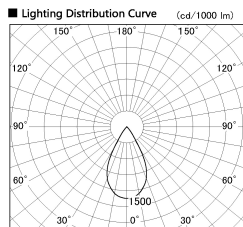

Item no. DD126-2055MW9027-LX

Series Name: Cledy versa L-G Antiglare
(DD126_AG-LX)

Installation	Recessed mount
Type	Cledy versa L-G Antiglare (DD126_AG-LX)
Fixture wattage	18.6W
Beam angle	55deg
Color Temp.	2700K
CRI	Ra>90
Luminous	1338 lm
Body	Die-cast aluminum alloy
Body finish	N/A
Trim finish	White
Reflector finish	Mirror
IP Rate	IP20
Light source	COB module
Input Voltage	AC220~240V
Dimming Type	Non-Dimmable
Certificate	CE,CCC
Cut Hole	125mm