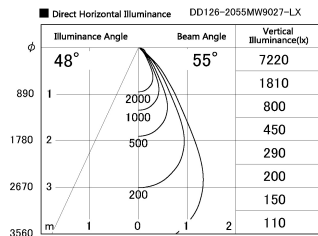

Item no. DD126-2055MW9027-LX

Series Name: Cledy versa L-G Antiglare
(DD126_AG-LX)

Installation	Recessed mount
Type	Cledy versa L-G Antiglare (DD126_AG-LX)
Fixture wattage	18.6W
Beam angle	55deg
Color Temp.	2700K
CRI	Ra>90
Luminous	1338 lm
Body	Die-cast aluminum alloy
Body finish	N/A
Trim finish	White
Reflector finish	Mirror
IP Rate	IP20
Light source	COB module
Input Voltage	AC220~240V
Dimming Type	Non-Dimmable
Certificate	CE,CCC
Cut Hole	125mm