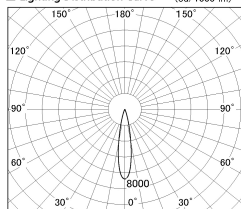

Installation	Recessed mount
Type	Cledy versa L-G Antiglare (DD126_AG-LX)
Fixture wattage	14W
Beam angle	19deg
Color Temp.	2700K
CRI	Ra>90
Luminous	1038 lm
Body	Die-castaluminumalloy
Body finish	N/A
Trim finish	White
Reflector finish	Mirror
IP Rate	IP20
Light source	COB module
Input Voltage	AC220~240V
Dimming Type	Non-Dimmable
Certificate	CE,CCC
Cut Hole	100mm

■ Lighting Distribution Curve (cd./1000 lm)