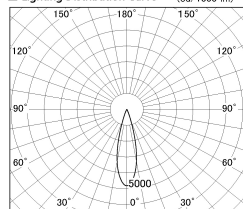

Installation	Recessed mount
Type	Cledy versa L-G Antiglare (DD126_AG-LX)
Fixture wattage	14W
Beam angle	26deg
Color Temp.	2700K
CRI	Ra>90
Luminous	1168 lm
Body	Die-castaluminumalloy
Body finish	N/A
Trim finish	White
Reflector finish	Mirror
IP Rate	IP20
Light source	COB module
Input Voltage	AC220~240V
Dimming Type	Non-Dimmable
Certificate	CE,CCC
Cut Hole	100mm

■ Lighting Distribution Curve (cd./1000 lm)