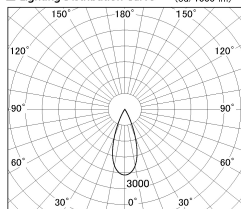

Installation	Recessed mount
Type	Cledy versa L-G Antiglare (DD126_AG-LX)
Fixture wattage	14W
Beam angle	38deg
Color Temp.	2700K
CRI	Ra>90
Luminous	1117 lm
Body	Die-castaluminumalloy
Body finish	N/A
Trim finish	White
Reflector finish	Mirror
IP Rate	IP20
Light source	COB module
Input Voltage	AC220~240V
Dimming Type	Non-Dimmable
Certificate	CE,CCC
Cut Hole	100mm

■ Lighting Distribution Curve (cd./1000 lm)