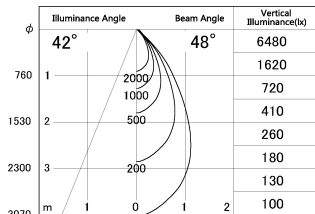

Item no. DD126-1455MW9027-LX

Series Name: Cledy versa L-G Antiglare
(DD126_AG-LX)

■ Lighting Distribution Curve (cd./1000 lm)

Installation	Recessed mount
Type	Cledy versa L-G Antiglare (DD126_AG-LX)
Fixture wattage	14W
Beam angle	48deg
Color Temp.	2700K
CRI	Ra>90
Luminous	1063 lm
Body	Die-castaluminumalloy
Body finish	N/A
Trim finish	White
Reflector finish	Mirror
IP Rate	IP20
Light source	COB module
Input Voltage	AC220~240V
Dimming Type	Non-Dimmable
Certificate	CE,CCC
Cut Hole	100mm