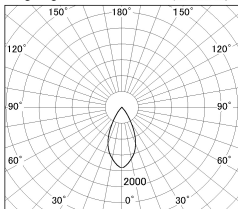

■ Lighting Distribution Curve (cd./1000 lm)