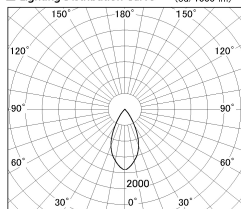

Installation	Recessed mount
Type	Cledy versa L-G Antiglare (DD126_AG-LX)
Fixture wattage	14W
Beam angle	48deg
Color Temp.	2700K
CRI	Ra>90
Luminous	1063 lm
Body	Die-castaluminumalloy
Body finish	N/A
Trim finish	White
Reflector finish	Mirror
IP Rate	IP20
Light source	COB module
Input Voltage	AC220~240V
Dimming Type	Non-Dimmable
Certificate	CE,CCC
Cut Hole	100mm

■ Lighting Distribution Curve (cd./1000 lm)