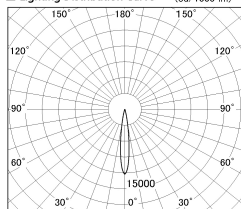

Installation	Recessed mount
Type	Cledy versa L-G Antiglare (DD126_AG-LX)
Fixture wattage	7.4W
Beam angle	14deg
Color Temp.	2700K
CRI	Ra>90
Luminous	535 lm
Body	Die-castaluminumalloy
Body finish	N/A
Trim finish	White
Reflector finish	Mirror
IP Rate	IP20
Light source	COB module
Input Voltage	AC220~240V
Dimming Type	Non-Dimmable
Certificate	CE,CCC
Cut Hole	100mm

■ Lighting Distribution Curve (cd./1000 lm)