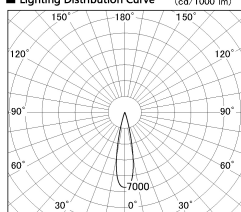

Installation	Recessed mount
Type	Cledy versa L-G Antiglare (DD126_AG-LX)
Fixture wattage	7.4W
Beam angle	22deg
Color Temp.	2700K
CRI	Ra>90
Luminous	591 lm
Body	Die-castaluminumalloy
Body finish	N/A
Trim finish	White
Reflector finish	Mirror
IP Rate	IP20
Light source	COB module
Input Voltage	AC220~240V
Dimming Type	Non-Dimmable
Certificate	CE,CCC
Cut Hole	100mm

■ Lighting Distribution Curve (cd./1000 lm)