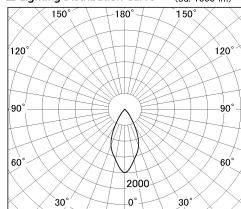

Installation	Recessed mount
Type	Cledy versa L-G Antiglare (DD126_AG-LX)
Fixture wattage	7.4W
Beam angle	48deg
Color Temp.	2700K
CRI	Ra>90
Luminous	536 lm
Body	Die-castaluminumalloy
Body finish	N/A
Trim finish	White
Reflector finish	Mirror
IP Rate	IP20
Light source	COB module
Input Voltage	AC220~240V
Dimming Type	Non-Dimmable
Certificate	CE,CCC
Cut Hole	100mm

■ Lighting Distribution Curve (cd./1000 lm)