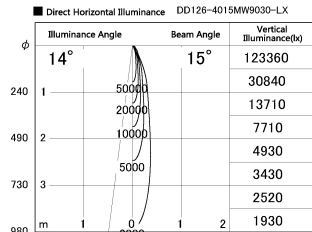

Item no. DD126-4015MW9030-LX

Series Name: Cledy versa L-G Antiglare
(DD126_AG-LX)

Installation	Recessed mount
Type	Cledy versa L-G Antiglare (DD126_AG-LX)
Fixture wattage	38.5W
Beam angle	15deg
Color Temp.	3000K
CRI	Ra>90
Luminous	3162 lm
Body	Die-castaluminumalloy
Body finish	N/A
Trim finish	White
Reflector finish	Mirror
IP Rate	IP20
Light source	COB module
Input Voltage	AC220~240V
Dimming Type	Non-Dimmable
Certificate	CE,CCC
Cut Hole	150mm