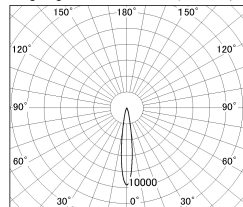

Installation	Recessed mount
Type	Cledy versa L-G Antiglare (DD126_AG-LX)
Fixture wattage	38.5W
Beam angle	15deg
Color Temp.	3000K
CRI	Ra>90
Luminous	3162 lm
Body	Die-castaluminumalloy
Body finish	N/A
Trim finish	White
Reflector finish	Mirror
IP Rate	IP20
Light source	COB module
Input Voltage	AC220~240V
Dimming Type	Non-Dimmable
Certificate	CE,CCC
Cut Hole	150mm

■ Lighting Distribution Curve (cd/1000 lm)

φ	Illuminance Angle	Beam Angle	Vertical Illuminance(lx)
	14°	15°	123360
240			30840
1			13710
490			7710
2			4930
730			3430
3			2520
980			1930