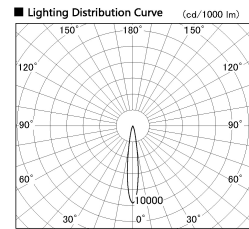

Item no. DD126-4015MW9030-LX

Series Name: Cledy versa L-G Antiglare
(DD126_AG-LX)

Installation	Recessed mount
Type	Cledy versa L-G Antiglare (DD126_AG-LX)
Fixture wattage	38.5W
Beam angle	15deg
Color Temp.	3000K
CRI	Ra>90
Luminous	3162 lm
Body	Die-castaluminumalloy
Body finish	N/A
Trim finish	White
Reflector finish	Mirror
IP Rate	IP20
Light source	COB module
Input Voltage	AC220~240V
Dimming Type	Non-Dimmable
Certificate	CE,CCC
Cut Hole	150mm