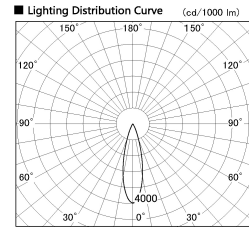

Item no. DD126-4025MW9030-LX

Series Name: Cledy versa L-G Antiglare  
(DD126\_AG-LX)

Installation	Recessed mount
Type	Cledy versa L-G Antiglare (DD126_AG-LX)
Fixture wattage	38.5W
Beam angle	27deg
Color Temp.	3000K
CRI	Ra>90
Luminous	3348 lm
Body	Die-castaluminumalloy
Body finish	N/A
Trim finish	White
Reflector finish	Mirror
IP Rate	IP20
Light source	COB module
Input Voltage	AC220~240V
Dimming Type	Non-Dimmable
Certificate	CE,CCC
Cut Hole	150mm