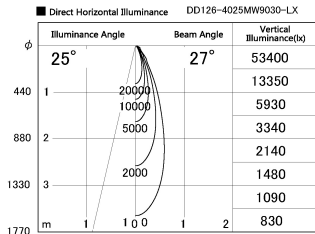

Item no. DD126-4025MW9030-LX

Series Name: Cledy versa L-G Antiglare  
(DD126\_AG-LX)

Installation	Recessed mount
Type	Cledy versa L-G Antiglare (DD126_AG-LX)
Fixture wattage	38.5W
Beam angle	27deg
Color Temp.	3000K
CRI	Ra>90
Luminous	3348 lm
Body	Die-castaluminumalloy
Body finish	N/A
Trim finish	White
Reflector finish	Mirror
IP Rate	IP20
Light source	COB module
Input Voltage	AC220~240V
Dimming Type	Non-Dimmable
Certificate	CE,CCC
Cut Hole	150mm