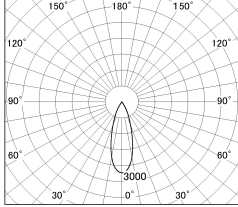

■ Lighting Distribution Curve (cd/1000 lm)