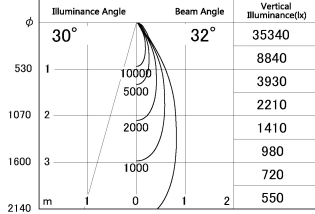

Item no. DD126-4035MW9030-LX

Series Name: Cledy versa L-G Antiglare
(DD126_AG-LX)

■ Lighting Distribution Curve (cd/1000 lm)

Installation	Recessed mount
Type	Cledy versa L-G Antiglare (DD126_AG-LX)
Fixture wattage	38.5W
Beam angle	32deg
Color Temp.	3000K
CRI	Ra>90
Luminous	3291 lm
Body	Die-castaluminumalloy
Body finish	N/A
Trim finish	White
Reflector finish	Mirror
IP Rate	IP20
Light source	COB module
Input Voltage	AC220~240V
Dimming Type	Non-Dimmable
Certificate	CE,CCC
Cut Hole	150mm