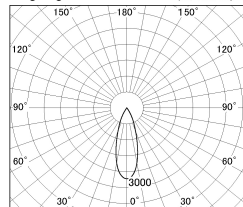

Installation	Recessed mount
Type	Cledy versa L-G Antiglare (DD126_AG-LX)
Fixture wattage	38.5W
Beam angle	32deg
Color Temp.	3000K
CRI	Ra>90
Luminous	3291 lm
Body	Die-castaluminumalloy
Body finish	N/A
Trim finish	White
Reflector finish	Mirror
IP Rate	IP20
Light source	COB module
Input Voltage	AC220~240V
Dimming Type	Non-Dimmable
Certificate	CE,CCC
Cut Hole	150mm

■ Lighting Distribution Curve (cd/1000 lm)