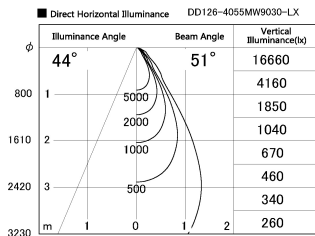

Item no. DD126-4055MW9030-LX

Series Name: Cledy versa L-G Antiglare
(DD126_AG-LX)

Installation	Recessed mount
Type	Cledy versa L-G Antiglare (DD126_AG-LX)
Fixture wattage	38.5W
Beam angle	51deg
Color Temp.	3000K
CRI	Ra>90
Luminous	2837 lm
Body	Die-cast aluminum alloy
Body finish	N/A
Trim finish	White
Reflector finish	Mirror
IP Rate	IP20
Light source	COB module
Input Voltage	AC220~240V
Dimming Type	Non-Dimmable
Certificate	CE,CCC
Cut Hole	150mm