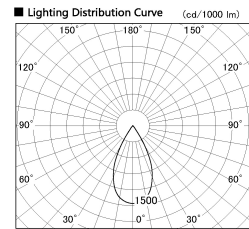

Item no. DD126-4055MW9030-LX

Series Name: Cledy versa L-G Antiglare
(DD126_AG-LX)

Installation	Recessed mount
Type	Cledy versa L-G Antiglare (DD126_AG-LX)
Fixture wattage	38.5W
Beam angle	51deg
Color Temp.	3000K
CRI	Ra>90
Luminous	2837 lm
Body	Die-cast aluminum alloy
Body finish	N/A
Trim finish	White
Reflector finish	Mirror
IP Rate	IP20
Light source	COB module
Input Voltage	AC220~240V
Dimming Type	Non-Dimmable
Certificate	CE,CCC
Cut Hole	150mm