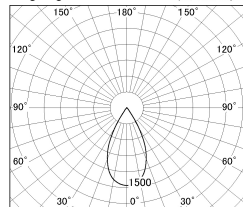

Installation	Recessed mount
Type	Cledy versa L-G Antiglare (DD126_AG-LX)
Fixture wattage	38.5W
Beam angle	51deg
Color Temp.	3000K
CRI	Ra>90
Luminous	2837 lm
Body	Die-castaluminumalloy
Body finish	N/A
Trim finish	White
Reflector finish	Mirror
IP Rate	IP20
Light source	COB module
Input Voltage	AC220~240V
Dimming Type	Non-Dimmable
Certificate	CE,CCC
Cut Hole	150mm

■ Lighting Distribution Curve (cd/1000 lm)