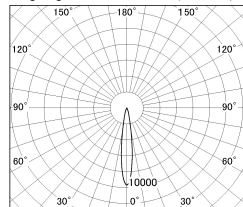

Installation	Recessed mount
Type	Cledy versa L-G Antiglare (DD126_AG-LX)
Fixture wattage	35.5W
Beam angle	15deg
Color Temp.	3000K
CRI	Ra>90
Luminous	3020 lm
Body	Die-castaluminumalloy
Body finish	N/A
Trim finish	White
Reflector finish	Mirror
IP Rate	IP20
Light source	COB module
Input Voltage	AC220~240V
Dimming Type	Non-Dimmable
Certificate	CE,CCC
Cut Hole	150mm

■ Lighting Distribution Curve (cd/1000 lm)

φ	Illuminance Angle	Beam Angle	Vertical
			Illuminance(lx)
	14°	15°	117820
240			29460
1			13090
490			7360
2			4710
730			3270
3			2400
980			1840