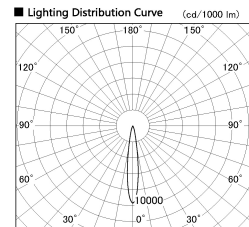

Item no. DD126-3715MW9030-LX

Series Name: Cledy versa L-G Antiglare  
(DD126\_AG-LX)

■ Direct Horizontal Illuminance DD126-3715MW9030-LX

Beam Angle	Vertical Illuminance (lx)
14°	117820
15°	29460
16°	13090
17°	7360
18°	4710
19°	3270
20°	2400
21°	1840

Installation	Recessed mount
Type	Cledy versa L-G Antiglare (DD126_AG-LX)
Fixture wattage	35.5W
Beam angle	15deg
Color Temp.	3000K
CRI	Ra>90
Luminous	3020 lm
Body	Die-cast aluminum alloy
Body finish	N/A
Trim finish	White
Reflector finish	Mirror
IP Rate	IP20
Light source	COB module
Input Voltage	AC220~240V
Dimming Type	Non-Dimmable
Certificate	CE,CCC
Cut Hole	150mm