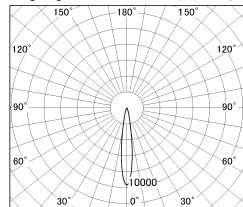

Installation	Recessed mount
Type	Cledy versa L-G Antiglare (DD126_AG-LX)
Fixture wattage	35.5W
Beam angle	15deg
Color Temp.	3000K
CRI	Ra>90
Luminous	3020 lm
Body	Die-castaluminumalloy
Body finish	N/A
Trim finish	White
Reflector finish	Mirror
IP Rate	IP20
Light source	COB module
Input Voltage	AC220~240V
Dimming Type	Non-Dimmable
Certificate	CE,CCC
Cut Hole	150mm

■ Lighting Distribution Curve (cd/1000 lm)

Beam Angle	Vertical Illuminance(lx)
14°	117820
15°	29460
16°	13090
17°	7360
18°	4710
19°	3270
20°	2400
21°	1840