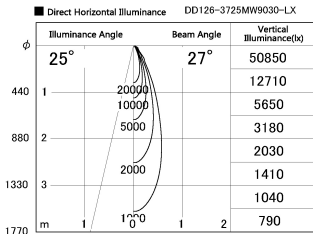

Item no. DD126-3725MW9030-LX

Series Name: Cledy versa L-G Antiglare
(DD126_AG-LX)

Installation	Recessed mount
Type	Cledy versa L-G Antiglare (DD126_AG-LX)
Fixture wattage	35.5W
Beam angle	27deg
Color Temp.	3000K
CRI	Ra>90
Luminous	3188 lm
Body	Die-castaluminumalloy
Body finish	N/A
Trim finish	White
Reflector finish	Mirror
IP Rate	IP20
Light source	COB module
Input Voltage	AC220~240V
Dimming Type	Non-Dimmable
Certificate	CE,CCC
Cut Hole	150mm