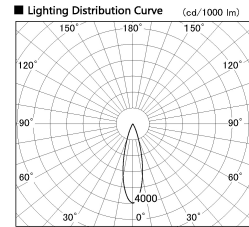

Item no. DD126-3725MW9030-LX

Series Name: Cledy versa L-G Antiglare
(DD126_AG-LX)

Installation	Recessed mount
Type	Cledy versa L-G Antiglare (DD126_AG-LX)
Fixture wattage	35.5W
Beam angle	27deg
Color Temp.	3000K
CRI	Ra>90
Luminous	3188 lm
Body	Die-castaluminumalloy
Body finish	N/A
Trim finish	White
Reflector finish	Mirror
IP Rate	IP20
Light source	COB module
Input Voltage	AC220~240V
Dimming Type	Non-Dimmable
Certificate	CE,CCC
Cut Hole	150mm