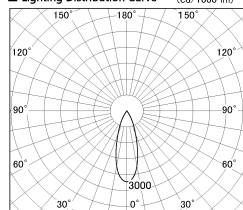

Installation	Recessed mount
Type	Cledy versa L-G Antiglare (DD126_AG-LX)
Fixture wattage	35.5W
Beam angle	32deg
Color Temp.	3000K
CRI	Ra>90
Luminous	3125 lm
Body	Die-castaluminumalloy
Body finish	N/A
Trim finish	White
Reflector finish	Mirror
IP Rate	IP20
Light source	COB module
Input Voltage	AC220~240V
Dimming Type	Non-Dimmable
Certificate	CE,CCC
Cut Hole	150mm

■ Lighting Distribution Curve (cd/1000 lm)