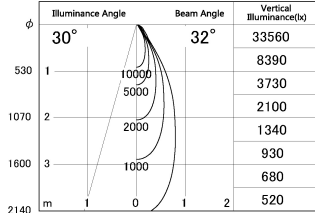

Item no. DD126-3735MW9030-LX

Series Name: Cledy versa L-G Antiglare
(DD126_AG-LX)

■ Lighting Distribution Curve (cd/1000 lm)

Installation	Recessed mount
Type	Cledy versa L-G Antiglare (DD126_AG-LX)
Fixture wattage	35.5W
Beam angle	32deg
Color Temp.	3000K
CRI	Ra>90
Luminous	3125 lm
Body	Die-castaluminumalloy
Body finish	N/A
Trim finish	White
Reflector finish	Mirror
IP Rate	IP20
Light source	COB module
Input Voltage	AC220~240V
Dimming Type	Non-Dimmable
Certificate	CE,CCC
Cut Hole	150mm