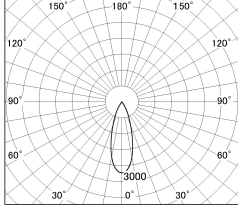

■ Lighting Distribution Curve (cd/1000 lm)